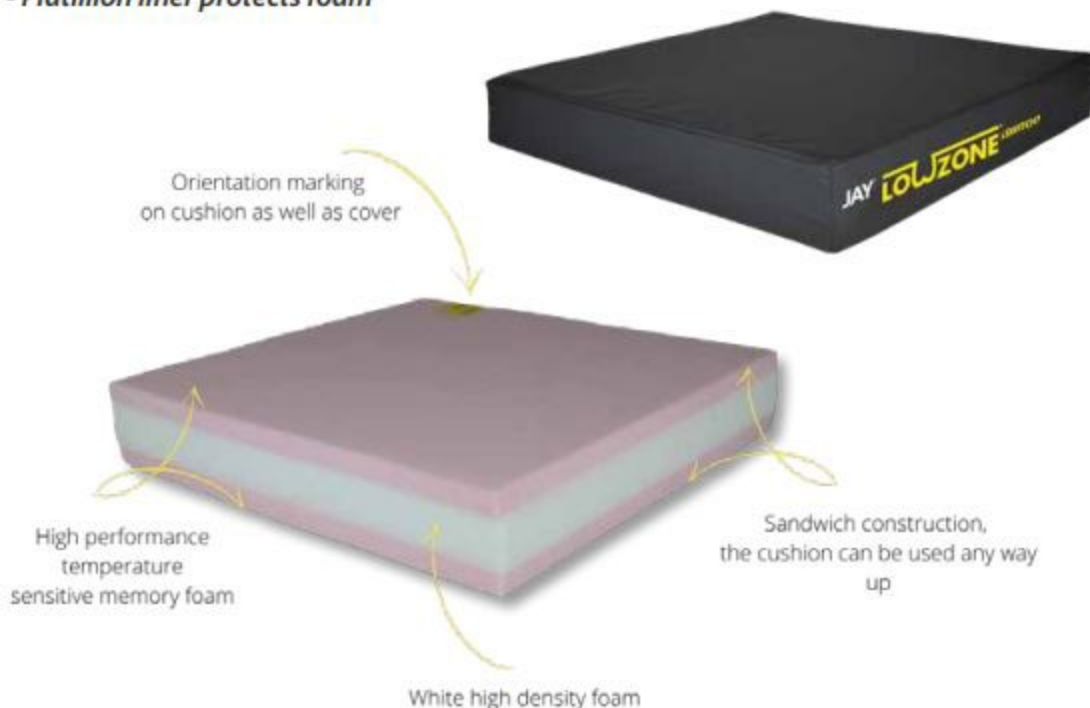

# LOWZONE<sup>®</sup> (SWITCH)

The **original memory foam** sandwich construction cushion

'any way up - any way round' no nonsense visco elastic memory foam cushion.

## Key Features

- Temperature sensitive foam cushion - offering all day support
- 25 years of reducing pressure
- Platillion liner protects foam

Weight limit

114Kg

Sizes

16" x 16"  
17" x 17"  
18" x 16"  
20" x 18"  
Height 3"