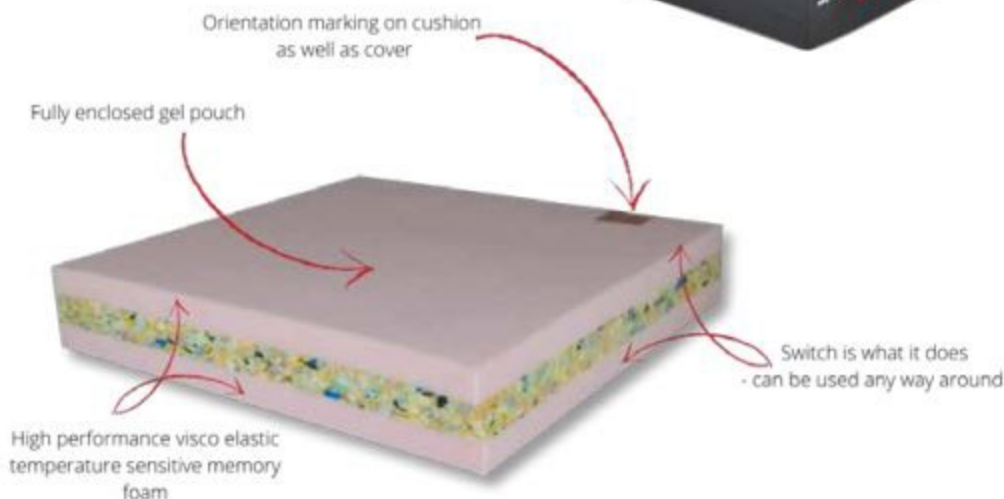

LOWZONE[®] GEL 'SWITCH'

*The any way up - easy to use - **Gel Cushion!***

The any way up gel cushion that offers pressure reduction using gel below a visco elastic layer of foam

Key Features

- Benefits from foam and gel working in sync to reduce pressure
- Switch is what it does - can be used any way around
- Slow moving gel consistency prevents migration

Weight limit

158Kg

Sizes

17" x 17"
18" x 16"
20" x 18"
22" x 18"
Height 3"

Covers

- Wipedown PU