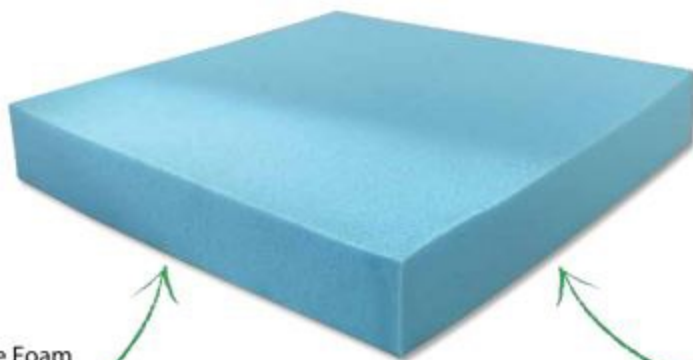

# LOWZONE<sup>®</sup> ECO

Our **entry level pressure reducing cushion** with its visco elastic memory foam, distributes weight evenly across the seated area.

## Key Features

- Our intelligent pressure reducing top layer foam that distributes weight evenly
- Stable flat foam cushion suitable for lower pressure care risk
- Platillon liner protects foam

High Performance Foam  
- Any Way Up

Superb stability

Weight limit

114Kg

Sizes

17" x 17"  
18" x 16"  
Height 3"

Cover

- Wipedown PU