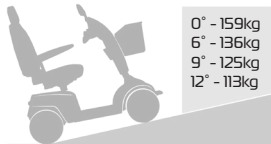

EASY ACCESS CONTROL

10 YEAR WARRANTY
terms and conditions apply

IMPORTANT NOTE:
It is the responsibility of the user to ensure the suitability of this product for its intended use.
The user should consult their appropriate healthcare professional if unsure of the correct product usage for their unique circumstances.

SHOPRIDER strives to provide the highest quality products possible that are subject to change without notice.

ASK FOR THE BRAND

shoprider.com.au