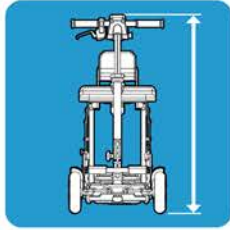

OVERALL LENGTH
910mm

OVERALL HEIGHT
870mm

OVERALL WIDTH
420mm

FOLDED LENGTH
710mm

FOLDED WIDTH
420mm

FOLDED HEIGHT
280mm

TURNING CIRCLE
1420mm

SEAT WIDTH
330mm