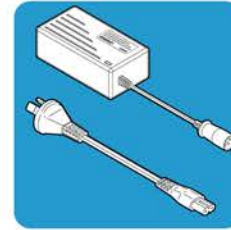

BATTERY CHARGER
2 Amp
Lithium-Ion
(supplied)