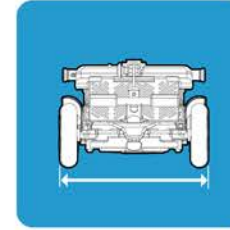

OVERALL LENGTH
910mm

OVERALL HEIGHT
870mm

OVERALL WIDTH
420mm

FOLDED LENGTH
710mm

FOLDED WIDTH
420mm

FOLDED HEIGHT
280mm

TURNING CIRCLE
1420mm

SEAT WIDTH
330mm

SEAT DEPTH
250mm

SEAT HEIGHT
390mm
(from footrest)

PULL HANDLE HEIGHT
690 - 1000mm

TILLER HEIGHT
700 - 750mm

SPEED
6.4km/h

MAXIMUM RANGE
Up to 17km

MAXIMUM CLIMB ANGLE
6°

MOTOR
180w high torque motor