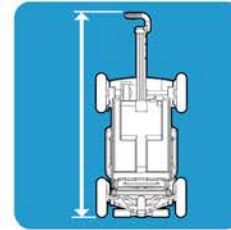

OVERALL LENGTH
910mm

OVERALL HEIGHT
870mm

OVERALL WIDTH
420mm

FOLDED LENGTH
710mm

FOLDED WIDTH
420mm

FOLDED HEIGHT
280mm

TURNING CIRCLE
1420mm

SEAT WIDTH
330mm

SEAT DEPTH
250mm

SEAT HEIGHT
390mm
(from footrest)

PULL HANDLE HEIGHT
690 - 1000mm

TILLER HEIGHT
700 - 750mm

SPEED
6.4km/h

MAXIMUM RANGE
Up to 17km

MAXIMUM CLIMB ANGLE
6°

MOTOR
180w high torque motor