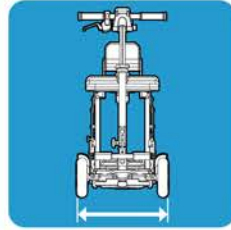

OVERALL WIDTH
420mm