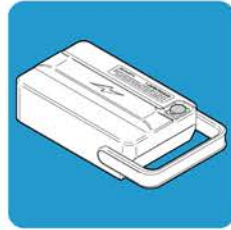

SEAT DEPTH
250mm

SEAT HEIGHT
390mm
(from footrest)

PULL HANDLE HEIGHT
690 - 1000mm

TILLER HEIGHT
700 - 750mm

SPEED
6.4km/h

MAXIMUM RANGE
Up to 17km

MAXIMUM CLIMB ANGLE
6°

MOTOR
180w high torque motor