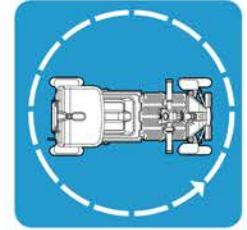

TURNING CIRCLE
1420mm