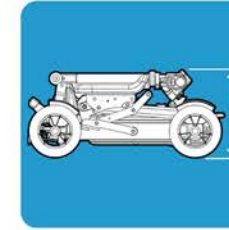

OVERALL LENGTH
910mm

OVERALL HEIGHT
870mm

OVERALL WIDTH
420mm

FOLDED LENGTH
710mm

FOLDED WIDTH
420mm

FOLDED HEIGHT
280mm

TURNING CIRCLE
1420mm

SEAT WIDTH
330mm

SEAT DEPTH
250mm

SEAT HEIGHT
390mm
(from footrest)

PULL HANDLE HEIGHT
690 - 1000mm

TILLER HEIGHT
700 - 750mm

SPEED
6.4km/h

MAXIMUM RANGE
Up to 17km

MAXIMUM CLIMB ANGLE
6°

MOTOR
180w high torque motor