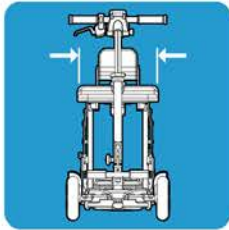

SEAT WIDTH
330mm