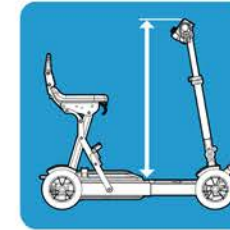

OVERALL LENGTH
910mm

OVERALL HEIGHT
870mm

OVERALL WIDTH
420mm

FOLDED LENGTH
710mm

FOLDED WIDTH
420mm

FOLDED HEIGHT
280mm

TURNING CIRCLE
1420mm

SEAT WIDTH
330mm

SEAT DEPTH
250mm

SEAT HEIGHT
390mm
(from footrest)

PULL HANDLE HEIGHT
690 - 1000mm

TILLER HEIGHT
700 - 750mm

SPEED
6.4km/h

MAXIMUM RANGE
Up to 17km

MAXIMUM CLIMB ANGLE
6°

MOTOR
180w high torque motor