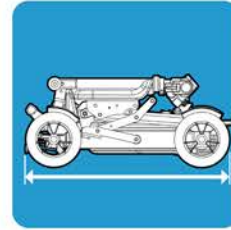

OVERALL LENGTH
910mm

OVERALL HEIGHT
870mm

OVERALL WIDTH
420mm

FOLDED LENGTH
710mm

FOLDED WIDTH
420mm

FOLDED HEIGHT
280mm

TURNING CIRCLE
1420mm

SEAT WIDTH
330mm