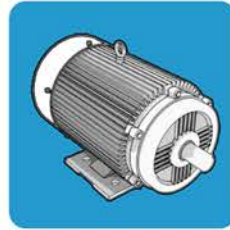

MOTOR
180w high torque motor