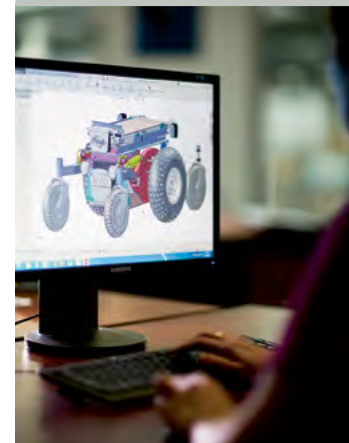

ENGINEERED TO THE LAST BOLT

If we think we can make it better, we will. Our in-house engineering team is hands on, working side by side with customers and therapists. The entire Magic team works continuously to improve your entire experience, from choosing a Magic Mobility wheelchair to its performance in the places you want to go.