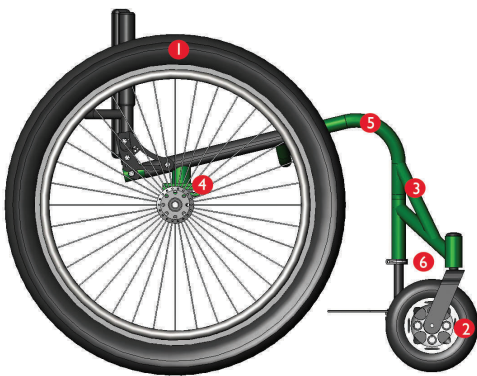

# Crossfire All Terrain

THE MONSTER TRUCK OF WHEELCHAIRS

The Invacare® Top End® Crossfire™ All Terrain Wheelchair is the monster truck of wheelchairs and is designed to leave some serious tracks. Engineered with mega ground clearance, plus forward and side-to-side stability, you'll be able to conquer the toughest terrain.

# Crossfire All Terrain

Do you like to hike, fish, camp, kayak, garden or go to the beach? You can do it all with the Crossfire™ All Terrain.

1. 25" x 2.75" knobby wheels and tires
2. 8" x 2" front casters
3. Reinforced front end
4. Center-of-gravity adjustment
5. 90° front frame angle
6. Engineered for front and side to side stability

## Standard Features

- T6 frame
- 25" x 2.75" knobby wheels
- 8" x 2" front castors
- High ground clearance
- High forward and side-to-side stability
- 250 lb. (113kg) weight capacity

## Optional Features

- Spinerger® Spox wheels
- Quad release axles
- Titanium axles
- Coated pushrims
- Titanium handrims
- Natural-Fit® handrims
- Fixed back
- Push handles
- Carbon fibre sideguards
- Removable sideguards
- Folding sideguards
- Wheel locks
- Positioning straps
- Alignment gauge
- Footplate risers
- 2" cushion
- Anti-tip bars
- Camouflage upholstery